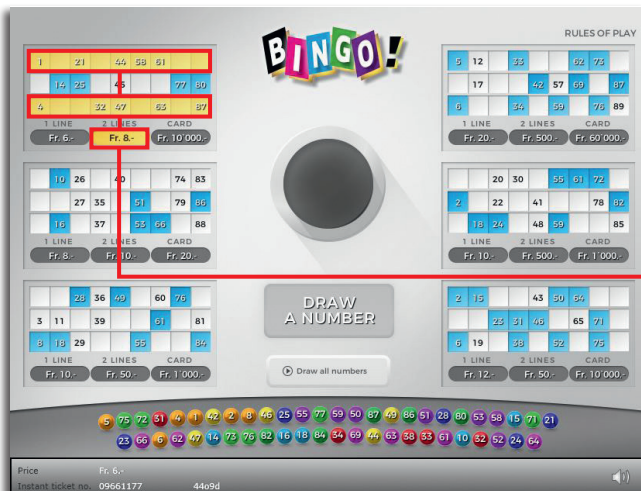

## Game Rules Online Instant Ticket «Fr. 60'000.– Bingo»

Fr. 60'000.– Bingo • Number of tickets: 400'000  
 Price: Fr. 6.– • Payout percentage: 66.16% • Prize percentage: 30.11% Total sales value: Fr. 2'400'000.–

### Rules of Play

1. Each time you click on the «Draw a number» field, a Bingo number will appear. Numbers on your Bingo cards that match the Bingo number drawn will be automatically highlighted.
2. If the highlighted numbers on the same Bingo card...
  - ... form 1 complete horizontal line, you win the amount indicated beneath the «1 line» field.
  - ... form 2 complete horizontal lines, you win the amount indicated beneath the «2 lines» field.
  - ... form 3 complete horizontal lines, you win the amount indicated beneath the «Card» field.