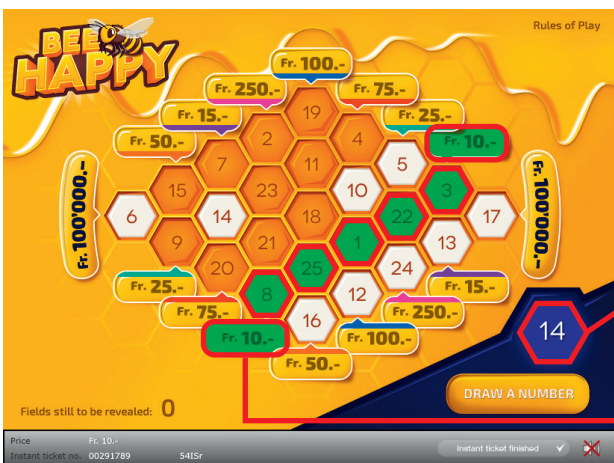

Game Rules Online Instant Ticket «Bee Happy»

Bee Happy • Number of tickets: 500'000
Price: CHF 10.- • Payout percentage: 67.05%
Prize percentage: 34.78% • Total sales value:
CHF 5'000'000.-

80'000	x	10.-	=	800'000.-
47'500	x	15.-	=	712'500.-
32'000	x	25.-	=	800'000.-
12'000	x	50.-	=	600'000.-
800	x	75.-	=	60'000.-
800	x	100.-	=	80'000.-
800	x	250.-	=	200'000.-
1	x	100'000.-	=	100'000.-

173'901 x = 3'352'500.-

Example: Win CHF 10.-

Rules of Play

1. Click on the «Draw a number» button to obtain a number.
2. The number you have drawn is marked as found in the game area.
3. If you manage to join two identical amounts using the numbers you have found, you win this amount (once).
4. The game is over after 14 numbers have been drawn.